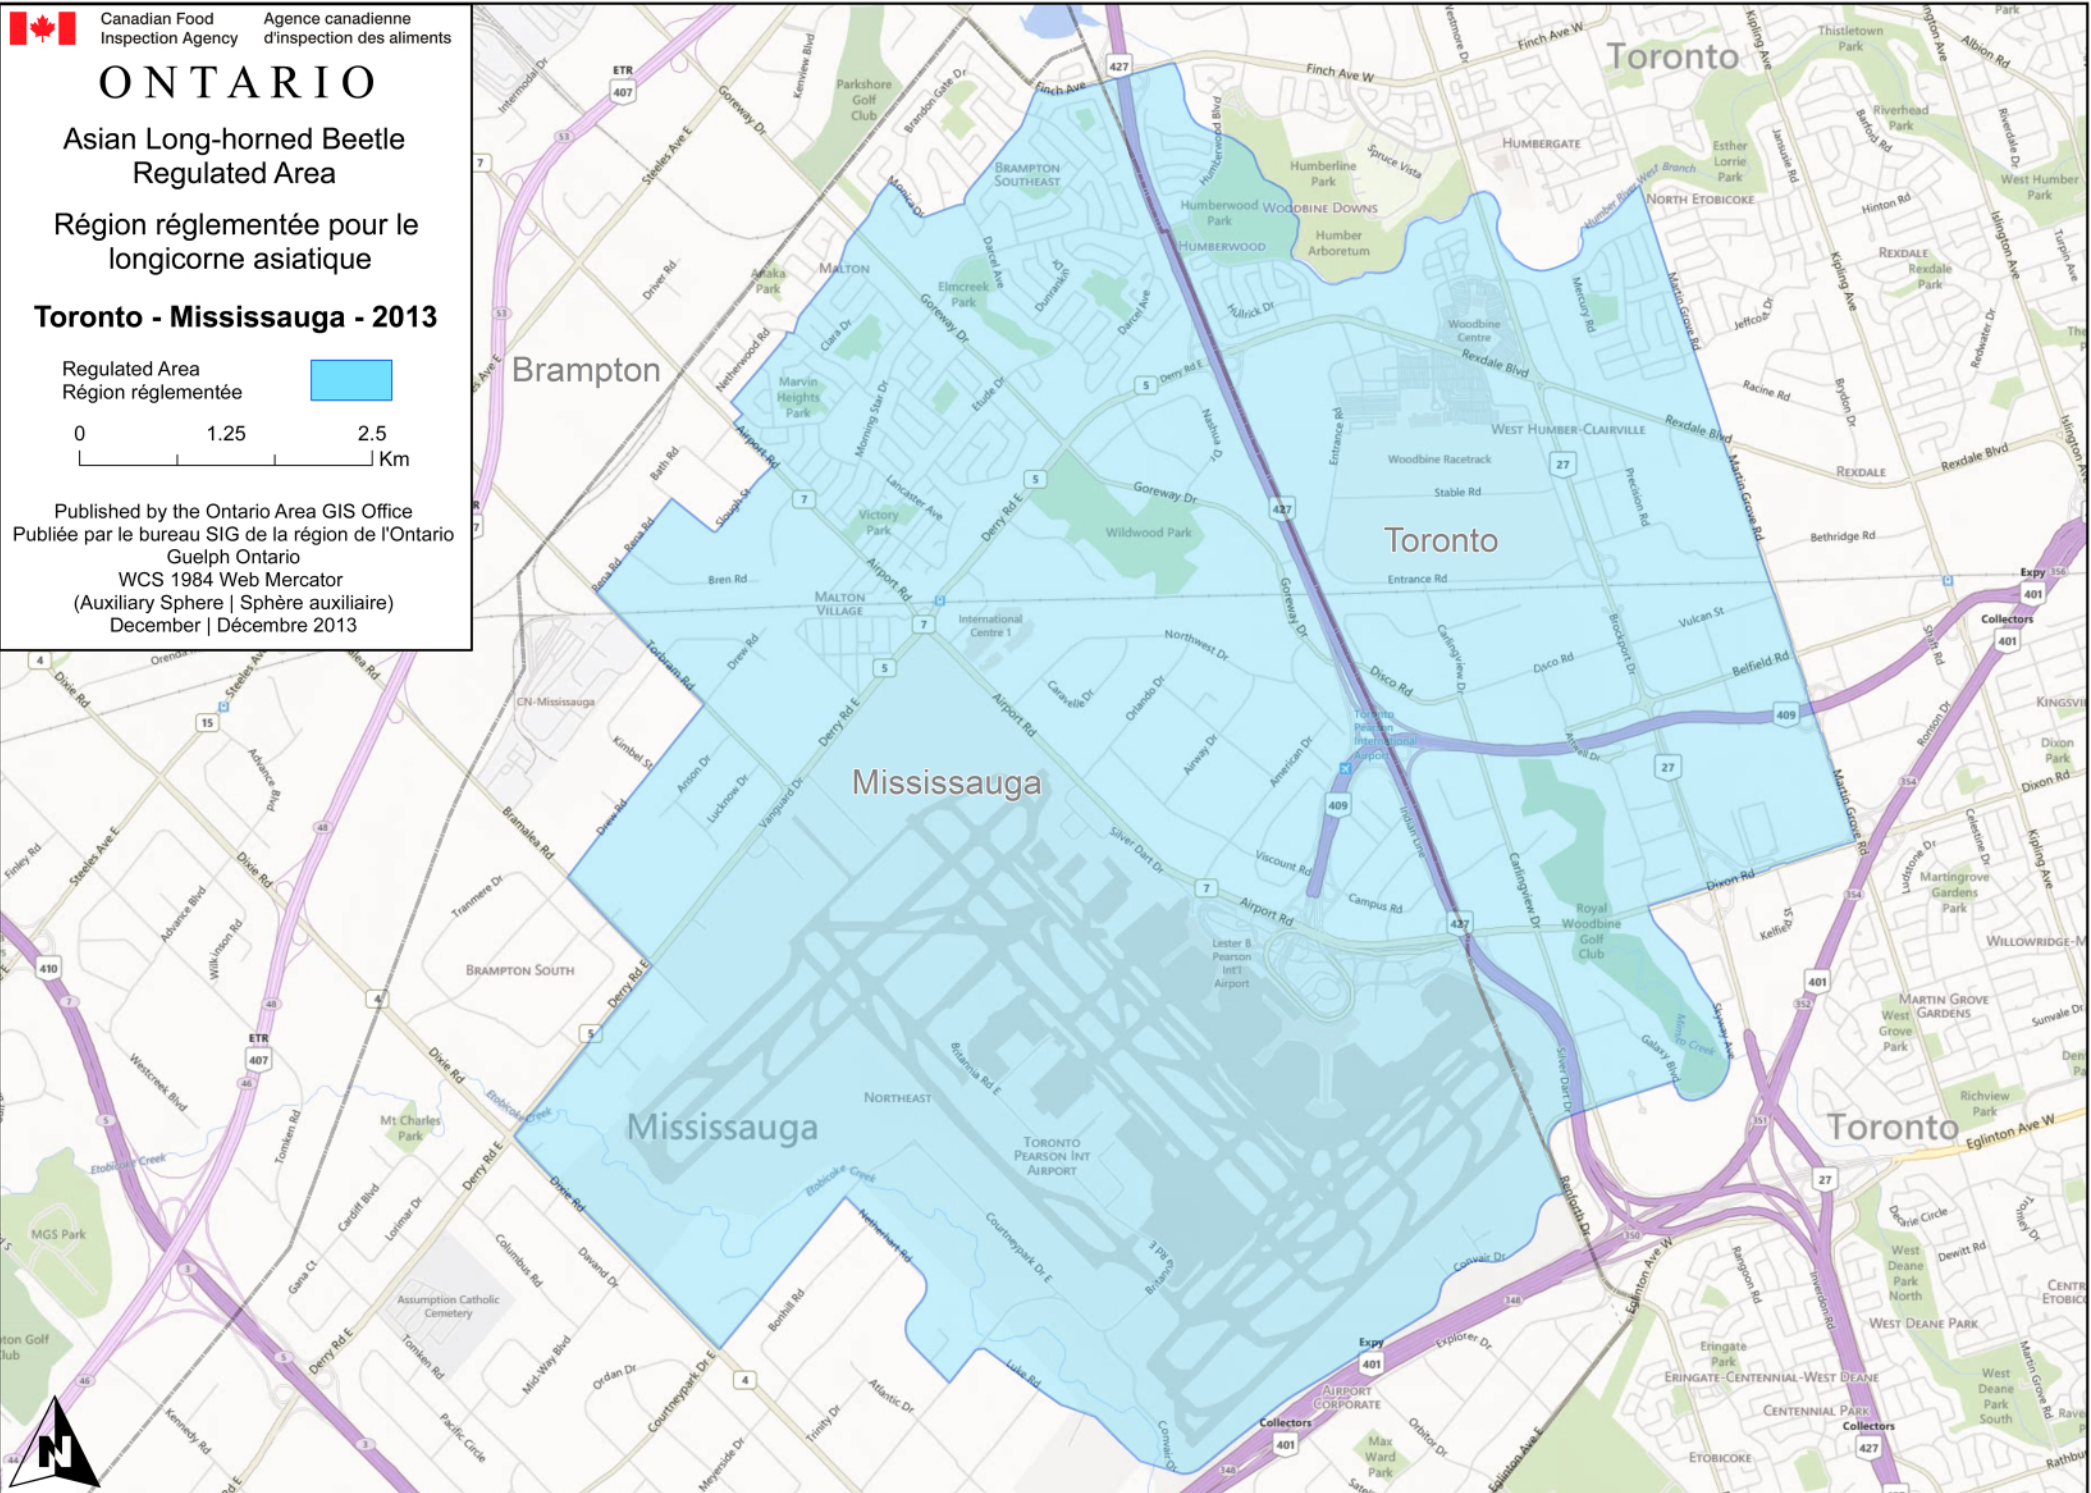

ONTARIO

Asian Long-horned Beetle
Regulated Area

Région réglementée pour le
longicorne asiatique

Toronto - Mississauga - 2013

Regulated Area
Région réglementée

Published by the Ontario Area GIS Office
Publiée par le bureau SIG de la région de l'Ontario
Guelph Ontario
WCS 1984 Web Mercator
(Auxiliary Sphere | Sphère auxiliaire)
December | Décembre 2013

While this map may not be free from error or omission, care has been taken to ensure the best possible quality. The CFIA makes no representations or warranties, either expressed or implied, as to the accuracy of the information presented and the client assumes the entire risk as to the use of any or all information.